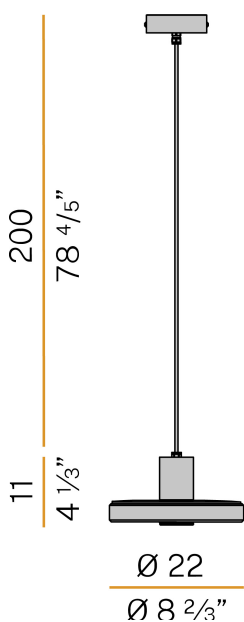

PANZERI

Venexia

220-240V AC ON-OFF
EL04819.022.0201

● mat brass

Data sheet

CODE	EL04819.022.0201
SYSTEM POWER CONSUMPTION	8W
EFFICACY	74.25lm/W
LIGHT SOURCE	LED
LIGHT SOURCE LIFETIME	L80 (B20) 80.000h
COLOUR TEMPERATURE	2700K Ra>80
LIGHT DISTRIBUTION	diffused
POWER SUPPLY	220-240V AC
FREQUENCY	50/60Hz
ELECTRICAL CONFIGURATION	ON-OFF
DRIVER	integrated included
NOMINAL LUMINOUS FLUX	930lm
LUMEN OUTPUT	594lm
EFFICIENCY	63.9%
WEIGHT	3.40 Kg
PROTECTION DEGREE	IP65
COLOUR TOLLERANCES	SDCM 3
SHOCK RESISTANCE RATING	IK06
PACKING DIMENSIONS	27,0 x 35,0 x 22,0 cm

Suspension lighting fixture for indoor or outdoor spaces, with direct light emission. Turned aluminium structure in corten, mat brass or micaceous grey polyacrylic paint. Transparent silicone gaskets. Screen in partially mat cast glass. Aluminium closing disk in polyacrylic paint. Nickelled brass M12 cable gland. Stainless steel screws. 2m (78,7") long suspension and power cable in neoprene. Power canopy with galvanized sheet metal ceiling bracket and die-cast aluminium covering in corten, mat brass or micaceous grey polyacrylic paint.

Technical drawing

Polar diagram